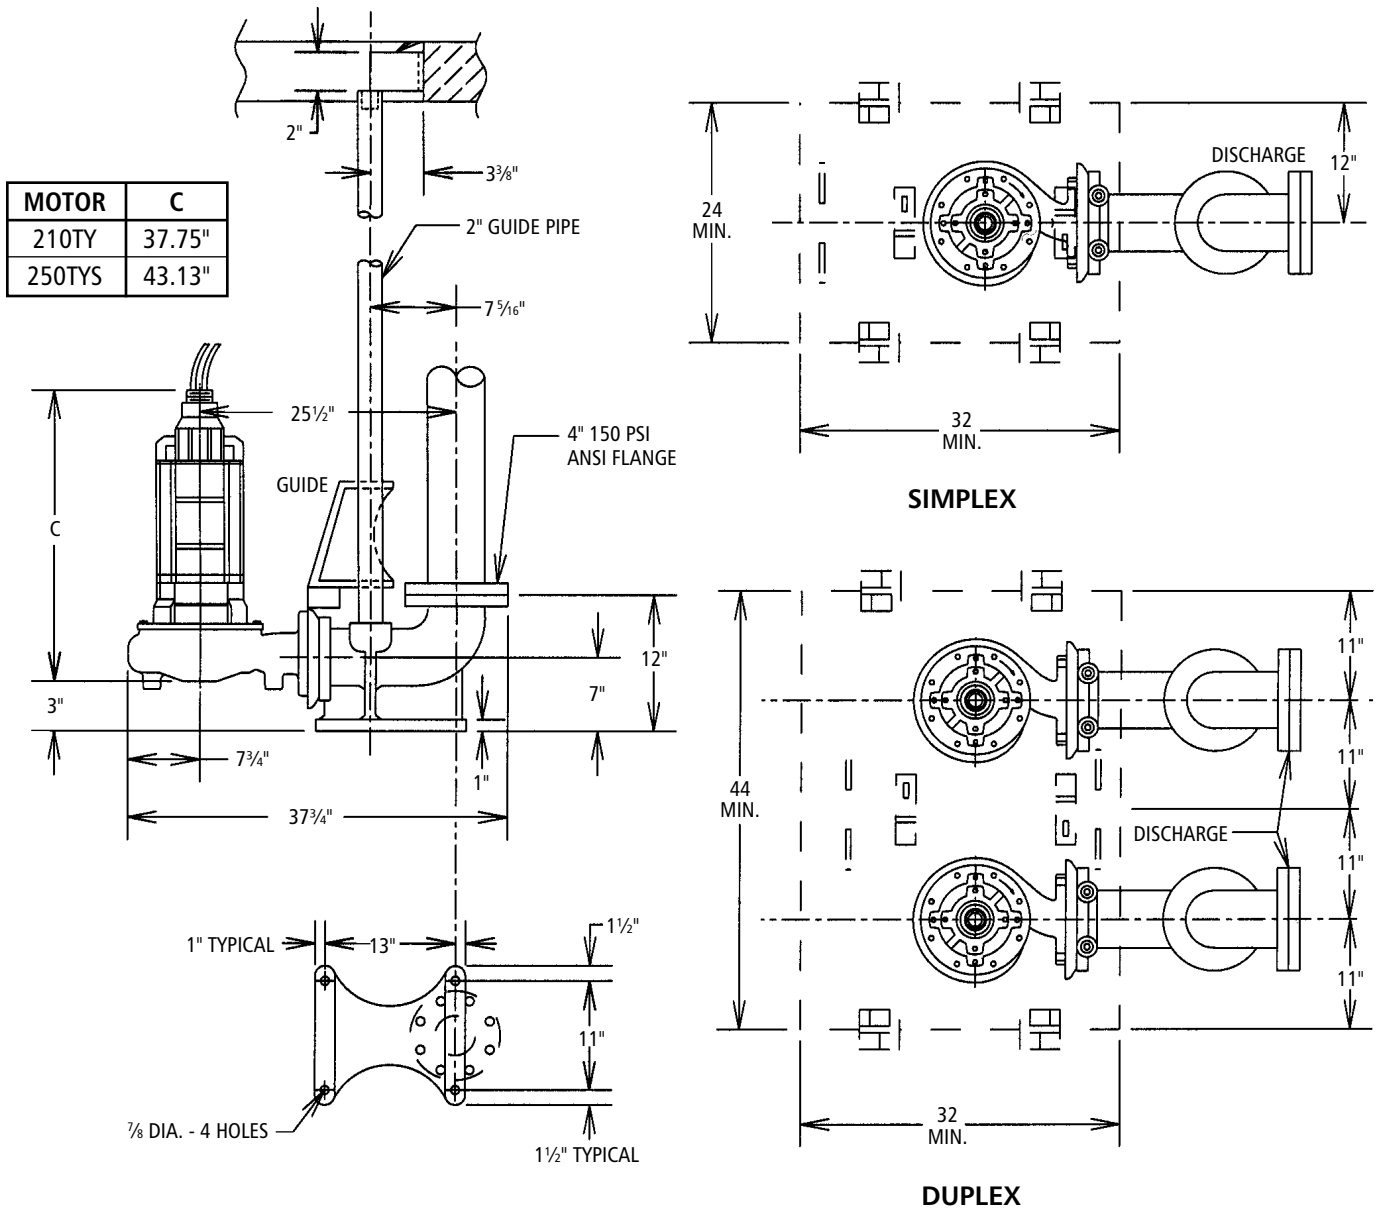

# Installation Dimension Layout

**SERIES**

## 4NS/4XD

on A10-40 Guide Rail

(All dimensions are in inches. Do not use for construction purposes.)

Goolds Pumps is a brand of ITT Water Technology, Inc.  
- a subsidiary of ITT Industries, Inc.

Goolds Pumps and the ITT Engineered Blocks Symbol are registered trademarks and tradenames of ITT Industries.